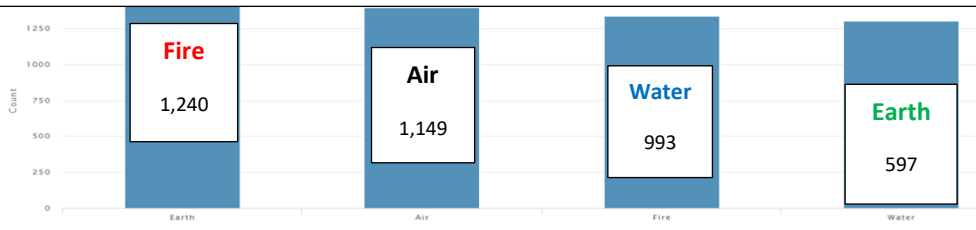

Thank you.

CHRISTMAS LUNCH

Please book your child's Christmas lunch using the online payment system. Thank you

ATTENDANCE THIS WEEK

- Class RB – 86%
- Class RL – 77%
- Class 1B – 93%
- Class 1/2F – 94%
- Class 2T – 91%
- Class 3H – 97%
- Class 3/4L – 92%
- Class 4N – 94%
- Class 5B – 98%
- Class 5/6K – 90%
- Class 6B – 94%

Total attendance for this week is: 92%

Well done to class 5B for a fantastic **98% attendance this week!**

HOUSE POINTS – THIS WEEK'S WINNERS ARE: AIR!

Bromley Hills School Newsletter

Autumn Term Week 12

29th November 2024